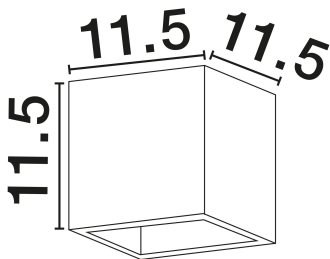

TECHNICAL DRAWING

APPLICATION & MOUNTING

Ambient Working Temp.	Max 45°C
Type of Protection	IP20
Dimmable	Yes
Type of Dimming	N/A
Mounting type	Surface
Mounting Depth (cm)	N/A
Led Module Replaceable	Yes
Light Source	G9

NOVA LUCE S.A

Schimatari Viotias
32009, Greece

+30 22620 58 121
+30 22620 56 743

info@novaluce.com
www.novaluce.com