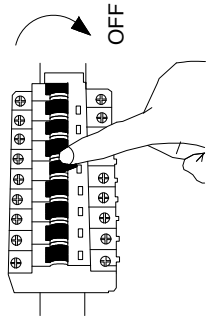

# NOVA LUCE

9492897

1. Turn off the general switch

2. Put the product into place

3. Connect the wires

4. Tight it up

5. Click them together

6. Push to click in place

7. Turn on the general switch