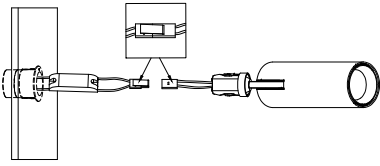

# NOVA LUCE

9492897

1. Turn off the general switch

2. Put the product into place

3. Connect the wires

4. Tight it up

5. Click them together

6. Push to click in place