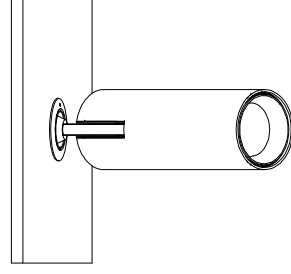

# NOVA LUCE

9492897

1. Turn off the general switch

2. Put the product into place

3. Connect the wires

4. Tight it up

5. Click them together

6. Push to click in place