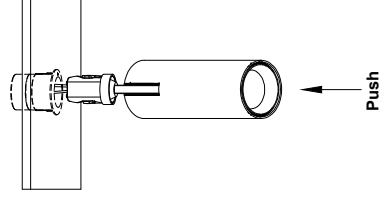

# NOVA LUCE

9492897

1. Turn off the general switch

2. Put the product into place

3. Connect the wires

4. Tight it up

5. Click them together

6. Push to click in place