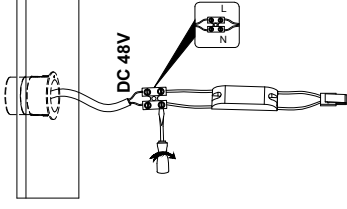

# NOVA LUCE

9492897

1. Turn off the general switch

2. Put the product into place

3. Connect the wires

4. Tight it up

5. Click them together

6. Push to click in place