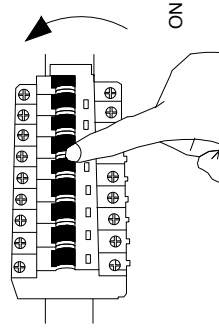

# NOVA LUCE

9492897

1. Turn off the general switch

2. Put the product into place

3. Connect the wires

4. Tight it up

5. Click them together

6. Push to click in place

7. Turn on the general switch