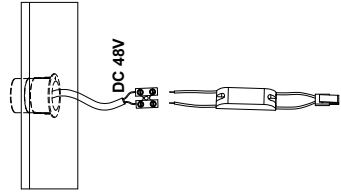

# NOVA LUCE

9492897

1. Turn off the general switch

2. Put the product into place

3. Connect the wires

4. Tight it up

5. Click them together

6. Push to click in place