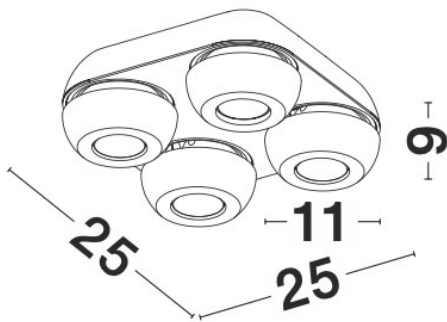

NOVA LUCE

PRODUCT DATASHEET

Version: 001

PRODUCT PHOTOGRAPH

GENERAL INFORMATION

Product Code	9105103
Collection	Decorative
Product Category	Spotlights
Product Family	Gon
Mounting Location	Wall
Application Environment	Indoor

DIMENSION & WEIGHT

LxWxH (cm)	L: 25 W: 25 H: 9
Cut out (cm)	N/A
Weight (Kgr)	2.0

TECHNICAL DRAWING

MATERIAL & COLOR

Product Color	Sandy White
Body Material	Aluminium

APPLICATION & MOUNTING

Ambient Working Temp.	Max 45 oC
Type of Protection	IP20
Dimmable	No
Type of Dimming (Optional)	N/A
Mounting type	Wall
Mounting Depth (cm)	N/A
Led Module Replaceable	No
Light Source	LED

NOVA LUCE S.A

Schimatari Viotias
32009, Greece

+30 22620 58 121
+30 22620 56 743

info@novaluce.com
www.novaluce.com