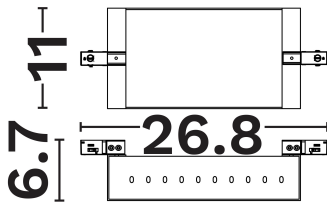

DIMENSION & WEIGHT

LxWxH (cm)	L:26.8 W:11 H:6.7 cm
Cut out (cm)	N/A
Weight (Kgr)	N/A

TECHNICAL DRAWING

MATERIAL & COLOR

Product Color	Black
Body Material	Plastic
Cover Material	N/A

APPLICATION & MOUNTING

Ambient Working Temp.	45 C
Type of Protection	IP20
Protection Class IK	N/A
Dimmable	N/A
Type of Dimming (Optional)	N/A
Mounting type	N/A
Mounting Depth (cm)	N/A
Led Module Replaceable	N/A
Light Source	N/A
Adjustable	N/A