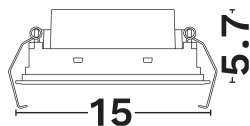

DIMENSION & WEIGHT

LxWxH (cm)	L:15 W:4.5 H:5.7
Cut out (cm)	14.2X4
Weight (Kgr)	0,304

TECHNICAL DRAWING

MATERIAL & COLOR

Product Color	Black
Body Material	Aluminium
Cover Material	N/A

APPLICATION & MOUNTING