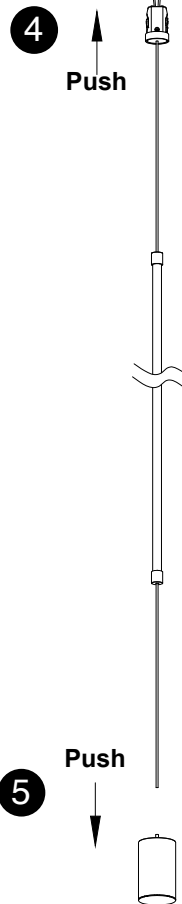

# NOVA LUCE

9492909

1. Turn off the general switch
2. Connect the wires
3. Click it in

4. Push to put it in place
5. Push to put it in place
6. Turn on the general switch