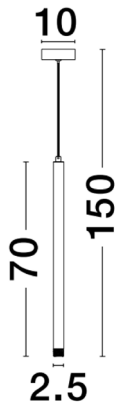

NOVA LUCE

PRODUCT DATASHEET

Version: 001

PRODUCT PHOTOGRAPH

TECHNICAL DRAWING

GENERAL INFORMATION

Product Code	9287921
Collection	Decorative
Product Category	Suspension
Product Family	Trimle
Mounting Location	Ceiling
Application Environment	Indoor

DIMENSION & WEIGHT

LxWxH (cm)	D: 2,5 H: 150
Cut out (cm)	N/A
Weight (Kgr)	0.5

MATERIAL & COLOR

Product Color	Sandy Black
Body Material	Aluminium & Acrylic

APPLICATION & MOUNTING

Ambient Working Temp.	Max 45 oC
Type of Protection	IP20
Dimmable	No
Type of Dimming (Optional)	N/A
Mounting type	Ceiling
Mounting Depth (cm)	N/A
Led Module Replaceable	No
Light Source	LED

Power (Nominal)	3W
Input voltage (Nominal)	220-240Vac
Mains Frequency	50/60Hz

PHOTOMETRICAL DATA

Luminous Flux	271 lm
Color Temperature	3000K
Light Color (Designation)	Warm White

WARRANTY

Warranty	3 Years
----------	----------------