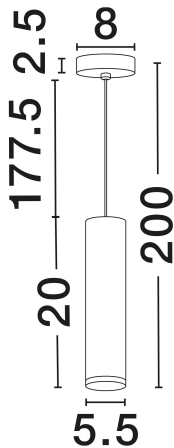

NOVA LUCE

PRODUCT DATASHEET

Version: 001

PRODUCT PHOTOGRAPH

GENERAL INFORMATION

Product Code	9011420
Collection	Indoor
Product Category	Bathroom
Product Family	???
Mounting Location	Ceiling
Application Environment	Indoor
Specifications	N/A

DIMENSION & WEIGHT

LxWxH (cm)	D: 5.5 H: 200
Cut Out (cm)	N/A
Weight (Kgr)	0.32

MATERIAL & COLOR

Product Color	Sandyblack & Frosted
Body Material	Aluminium & Acrylic

APPLICATION & MOUNTING

Ambient Working Temp.	Max 45°C
Type of Protection	IP44
Dimmable	Yes
Type of Dimming	N/A
Mounting type	Surface
Mounting Depth (cm)	N/A
Led Module Replaceable	Yes
Light Source	MR16/GU10

TECHNICAL DRAWING

NOVA LUCE S.A

Schimatari Viotias
32009, Greece

+30 22620 58 121
+30 22620 56 743

info@novaluce.com
www.novaluce.com