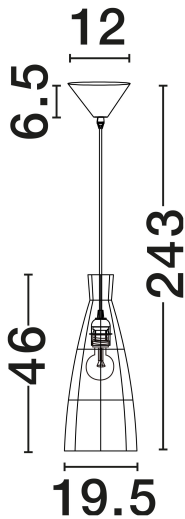

NOVA LUCE

PRODUCT DATASHEET

Version: 001

PRODUCT PHOTOGRAPH

TECHNICAL DRAWING

GENERAL INFORMATION

Product Code	9586666
Collection	Indoor
Product Category	Suspension
Product Family	Rielo
Mounting Location	Ceiling
Application Environment	Indoor
Specifications	N/A

DIMENSION & WEIGHT

LxWxH (cm)	D: 19.5 H: 243
Cut Out (cm)	N/A
Weight (Kgr)	0.85

MATERIAL & COLOR

Product Color	Brown & Sandy Black
Body Material	Rattan & Steel

APPLICATION & MOUNTING

Ambient Working Temp.	Max 45°C
Type of Protection	IP20
Dimmable	Yes
Type of Dimming	N/A
Mounting type	Surface
Mounting Depth (cm)	N/A
Led Module Replaceable	Yes
Light Source	E27

Power (Nominal)	1x12W
Input voltage (Nominal)	100-240V
Mains Frequency	50/60Hz

PHOTOMETRICAL DATA

Luminous Flux	N/A
Color Temperature	N/A
Light Color (Designation)	N/A

WARRANTY

Warranty	3 Years
----------	----------------