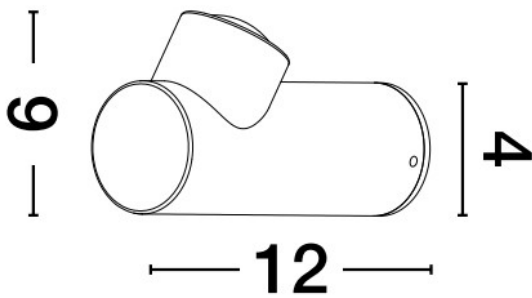

NOVA LUCE

PRODUCT DATASHEET

Version: 001

PRODUCT PHOTOGRAPH

TECHNICAL DRAWING

GENERAL INFORMATION

Product Code	9136177
Collection	Outdoor
Product Category	Wall
Product Family	BRICE
Mounting Location	Wall
Application Environment	Outdoor

DIMENSION & WEIGHT

LxWxH (cm)	L: 6 W: 12 H: 4
Cut out (cm)	N/A
Weight (Kgr)	0.1

MATERIAL & COLOR

Product Color	White
Body Material	Aluminium & Glass

APPLICATION & MOUNTING

Ambient Working Temp.	Max 40 oC
Type of Protection	IP54
Dimmable	No
Type of Dimming (Optional)	N/A
Mounting type	Surface
Mounting Depth (cm)	N/A
Led Module Replaceable	No
Light Source	LED