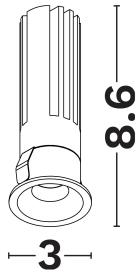

TECHNICAL DRAWING

MATERIAL & COLOR

Product Color	Black
Body Material	Aluminium
Cover Material	N/A

APPLICATION & MOUNTING

Ambient Working Temp.	45 C
Type of Protection	IP20
Protection Class IK	IK03
Dimmable	Yes
Type of Dimming (Optional)	Triac/Dali
Mounting type	Recessed
Mounting Depth (cm)	Ceiling
Led Module Replaceable	No
Light Source	Led
Adjustable	No

COMPATIBLE WITH

— On/Off Driver: Included

— Triac Driver: 9844008(Remote)

— Dali Driver: 9844146 (Remote)

NOVA LUCE S.A

Schimatari Viotias
32009, Greece

+30 22620 58 121
+30 22620 56 743

info@novaluce.com
www.novaluce.com