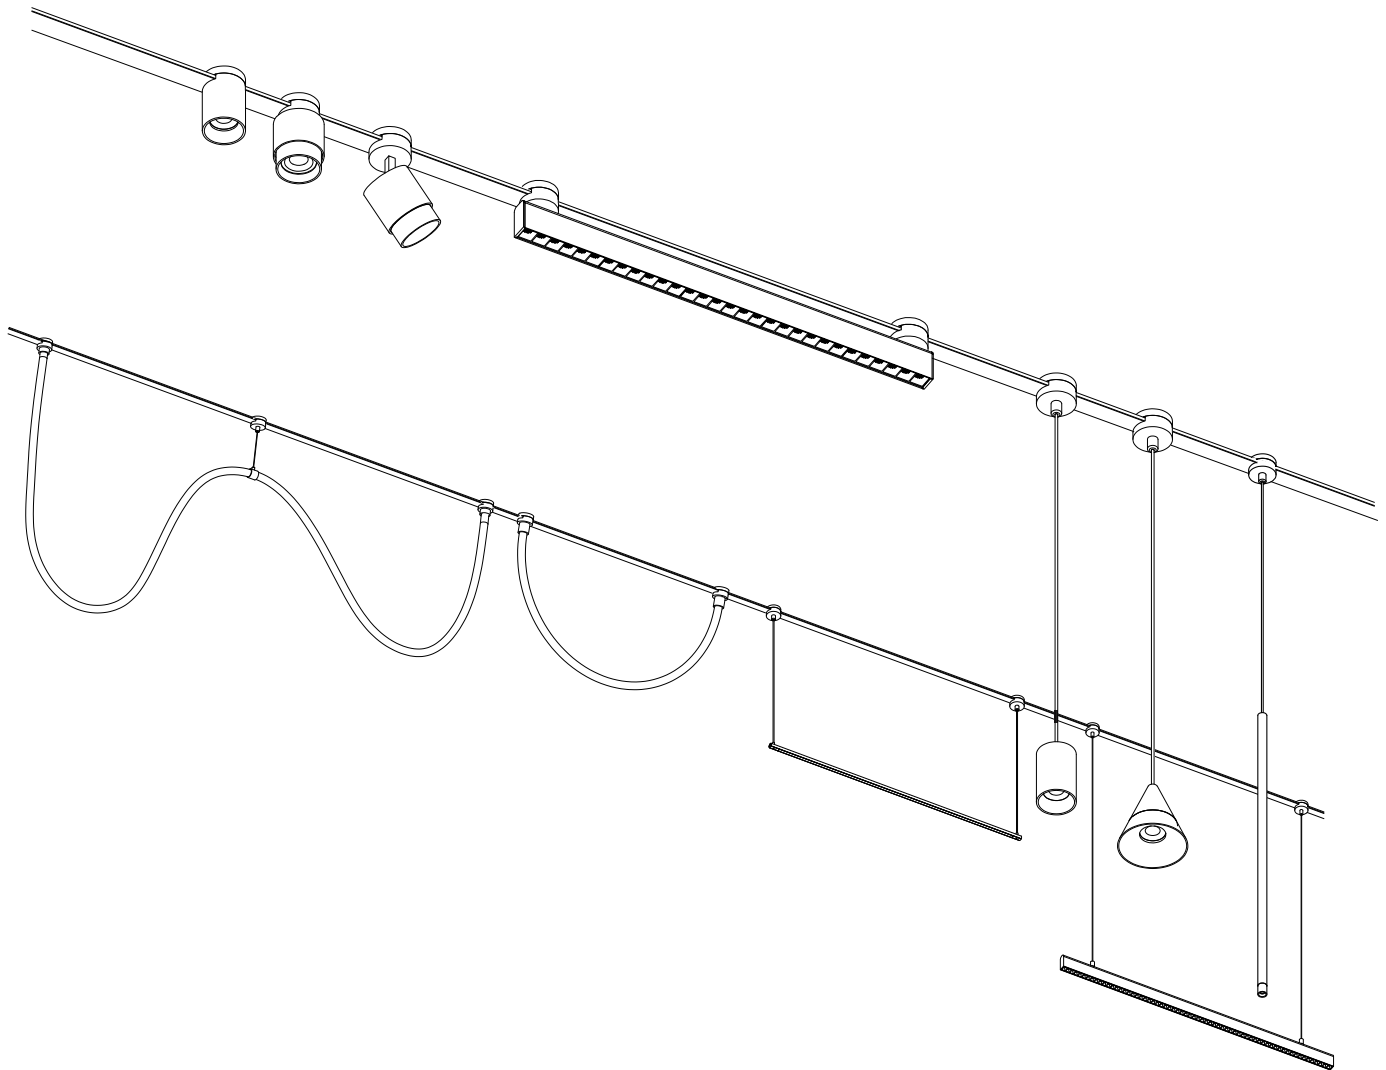

# NOVA LUCE

9009046

Example of module light installation

1. Open the upper cover

2. Install on the track