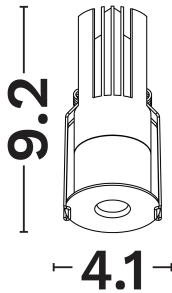

TECHNICAL DRAWING

MATERIAL & COLOR

Product Color	White
Body Material	Aluminium
Cover Material	N/A

APPLICATION & MOUNTING

Ambient Working Temp.	45 C
Type of Protection	IP20
Protection Class IK	IK05
Dimmable	Yes
Type of Dimming (Optional)	Triac/Dali
Mounting type	Recessed
Mounting Depth (cm)	Ceiling
Led Module Replaceable	No
Light Source	Led
Adjustable	No

COMPATIBLE WITH

— On/Off Driver: 9540266

— Triac Driver: 9844008 (remote)

— Dali Driver: 9621523

NOVA LUCE S.A

Schimatari Viotias
32009, Greece

+30 22620 58 121
+30 22620 56 743

info@novaluce.com
www.novaluce.com