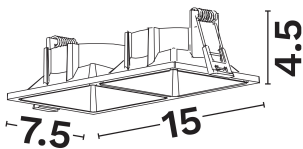

DIMENSION & WEIGHT

LxWxH (cm)	L: 15 W: 7.5 H: 4.5 cm
Cut out (cm)	14,2 X 7
Weight (Kgr)	N/A

TECHNICAL DRAWING

MATERIAL & COLOR

Product Color	Black
Body Material	Aluminium
Cover Material	N/A

APPLICATION & MOUNTING