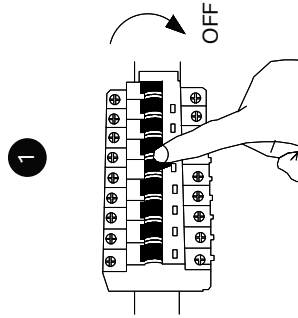

NOVA LUCE

9019753

Turn off the general switch

Turn on the general switch

1. Turn off general switch
2. Remove side screws
3. Drill holes apply plastic anchors
 4. Apply screws
 5. Connect wires
6. Place the element in place
7. Apply side screws
8. Turn on the general switch