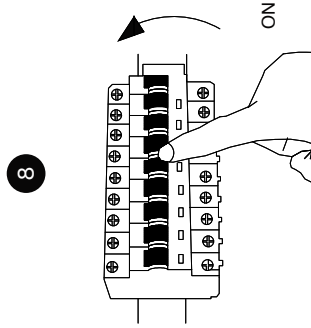

NOVA LUCE

9019753

Turn off the general switch

Turn on the general switch

1. Turn off general switch
2. Remove side screws
3. Drill holes apply plastic anchors
 4. Apply screws
 5. Connect wires
6. Place the element in place
7. Apply side screws
8. Turn on the general switch