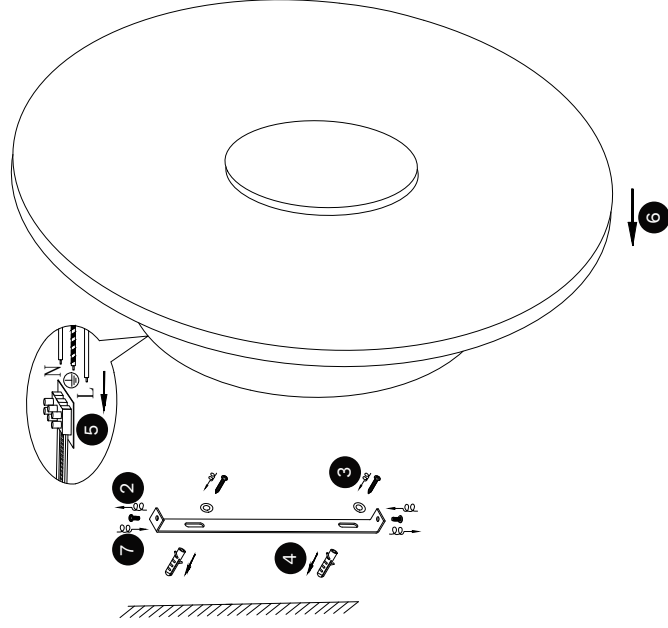

NOVA LUCE

9019753

Turn off the general switch

Turn on the general switch

1. Turn off general switch
2. Remove side screws
3. Drill holes apply plastic anchors
 4. Apply screws
 5. Connect wires
6. Place the element in place
7. Apply side screws
8. Turn on the general switch