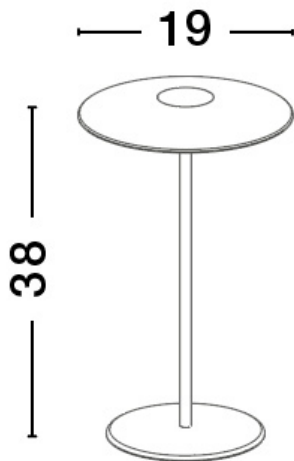

## PRODUCT PHOTOGRAPH

## TECHNICAL DRAWING

## DIMENSION & WEIGHT

LxWxH (cm)	D: 19 H: 38
Cut out (cm)	N/A
Weight (Kgr)	1.1

### PHOTOMETRICAL DATA

Luminous Flux	<b>280 lm</b>
Color Temperature	<b>3000K</b>
Light Color (Designation)	<b>Warm White</b>