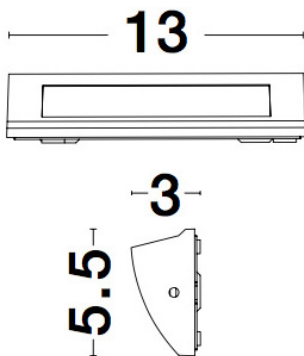

NOVA LUCE

PRODUCT DATASHEET

Version: 001

PRODUCT PHOTOGRAPH

GENERAL INFORMATION

Product Code	9018062
Collection	Outdoor
Product Category	Step Lights
Product Family	LIV
Mounting Location	Wall
Application Environment	Outdoor

DIMENSION & WEIGHT

LxWxH (cm)	L: 13 W: 3 H: 5,5
Cut out (cm)	N/A
Weight (Kgr)	0.2

MATERIAL & COLOR

Product Color	Dark Grey
Body Material	Die-Casting Aluminium

TECHNICAL DRAWING

APPLICATION & MOUNTING

Ambient Working Temp.	Max 40 oC
Type of Protection	IP54
Dimmable	No
Type of Dimming (Optional)	N/A
Mounting type	Surface
Mounting Depth (cm)	N/A
Led Module Replaceable	No
Light Source	LED