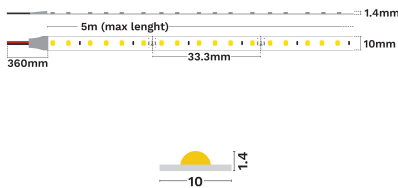

COMPATIBLE WITH

— On/Off Driver: N/A

— Triac Driver: N/A

— Dali Driver: N/A

GENERAL INFORMATION

Product Code	9540096
Product Category	Led Strips
Product Family	Honor
Mounting Location	N/A
Application Environment	Indoor

DIMENSION & WEIGHT

LxWxH (cm)	L:5m 10 mm
Cut out (cm)	N/A
Weight (Kgr)	N/A

MATERIAL & COLOR

Product Color	N/A
Body Material	Aluminium
Cover Material	N/A

APPLICATION & MOUNTING

Ambient Working Temp.	45 C
Type of Protection	IP20
Protection Class IK	N/A
Dimmable	Yes
Type of Dimming (Optional)	Triac/Dali
Mounting type	N/A
Mounting Depth (cm)	N/A
Led Module Replaceable	No
Light Source	Led
Adjustable	No

NOVA LUCE S.A

Schimatari Viotias
32009, Greece

+30 22620 58 121
+30 22620 56 743

info@novaluce.com
www.novaluce.com