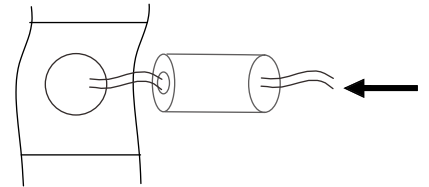

NOVA LUCE

9844046

1

Turn off the general switch

2

Create a CutOut

3

Connect wires

4

Fix the luminaire to the ceiling

5

Turn on the general switch

6

Turn on the light