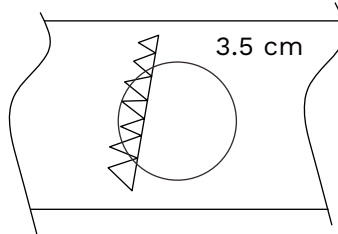

NOVA LUCE

9844046

1

Turn off the general switch

2

Create a CutOut

3

Connect wires