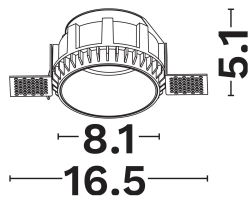

NOVA LUCE

PRODUCT DATASHEET

Version: 001

PRODUCT PHOTOGRAPH

GENERAL INFORMATION

Product Code	9017392
Product Category	Downlights-Gu10
Product Family	Brad
Mounting Location	Ceiling
Application Environment	Indoor

DIMENSION & WEIGHT

LxWxH (cm)	D: 8.1 H: 5.1 cm
Cut out (cm)	9
Weight (Kgr)	N/A

TECHNICAL DRAWING

MATERIAL & COLOR

Product Color	Black
Body Material	Aluminium
Cover Material	N/A

APPLICATION & MOUNTING

Ambient Working Temp.	45 C
Type of Protection	IP20
Protection Class IK	N/A
Dimmable	N/A
Type of Dimming (Optional)	N/A
Mounting type	Trimless
Mounting Depth (cm)	Ceiling
Led Module Replaceable	Yes
Light Source	Led Gu10 / Mr16
Adjustable	Yes