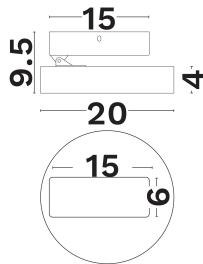

NOVA LUCE

PRODUCT DATASHEET

Version: 001

PRODUCT PHOTOGRAPH

GENERAL INFORMATION

Product Code	9058101
Product Category	Ceiling-Led
Product Family	Perfect Profiles
Mounting Location	Ceiling
Application Environment	Indoor

DIMENSION & WEIGHT

LxWxH (cm)	D: 20 H: 9.5 cm
Cut out (cm)	N/A
Weight (Kgr)	0,9

TECHNICAL DRAWING

MATERIAL & COLOR

Product Color	White
Body Material	Aluminium
Cover Material	N/A

APPLICATION & MOUNTING

Ambient Working Temp.	45 C
Type of Protection	IP20
Protection Class IK	IK03
Dimmable	Yes
Type of Dimming (Optional)	Dimming With Controller
Mounting type	Surface
Mounting Depth (cm)	Ceiling
Led Module Replaceable	No
Light Source	Led
Adjustable	Yes

Luminous Flux	979
Luminous Efficacy	49
Color Temperature	2700-6000
Light Color (Designation)	Ww - Cw
CRI	>80
SDCM	<3
Beam Angle	120
UGR	N/A

LIFESPAN

Lifetime	50000
----------	--------------

CERTIFICATES

Certificates	CE, UKCA
--------------	-----------------