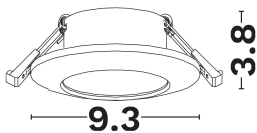

TECHNICAL DRAWING

MATERIAL & COLOR

Product Color	Black
Body Material	Aluminium
Cover Material	N/A

APPLICATION & MOUNTING

Ambient Working Temp.	45 C
Type of Protection	IP44
Protection Class IK	N/A
Dimmable	N/A
Type of Dimming (Optional)	N/A
Mounting type	Recessed
Mounting Depth (cm)	Ceiling
Led Module Replaceable	Yes
Light Source	Led Gu10 / Mr16
Adjustable	No

COMPATIBLE WITH

— On/Off Driver: N/A

— Triac Driver: N/A

— Dali Driver: N/A

NOVA LUCE S.A

Schimatari Viotias
32009, Greece

+30 22620 58 121
+30 22620 56 743

info@novaluce.com
www.novaluce.com