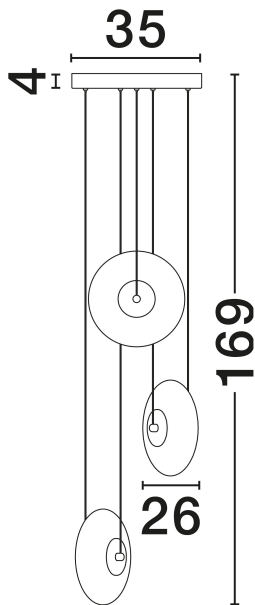

NOVA LUCE

PRODUCT DATASHEET

Version: 001

PRODUCT PHOTOGRAPH

TECHNICAL DRAWING

GENERAL INFORMATION

Product Code	9416946
Collection	Indoor
Product Category	Suspension
Product Family	Ballet
Mounting Location	Ceiling
Application Environment	Indoor
Specifications	N/A

DIMENSION & WEIGHT

LxWxH (cm)	D: 35 H: 169
Cut Out (cm)	N/A
Weight (Kgr)	3.73

MATERIAL & COLOR

Product Color	Sandy Black & Smokey Grey
Body Material	Metal & Glass

APPLICATION & MOUNTING

Ambient Working Temp.	Max 45°C
Type of Protection	IP20
Dimmable	Yes
Type of Dimming	Triac
Mounting type	Surface
Mounting Depth (cm)	N/A
Led Module Replaceable	No
Light Source	LED

Power (Nominal)	24W
Input voltage (Nominal)	220-240V
Mains Frequency	50/60Hz

PHOTOMETRICAL DATA

Luminous Flux	660lm
Color Temperature	3000K
Light Color (Designation)	Warm White

WARRANTY

Warranty	3 Years
----------	----------------