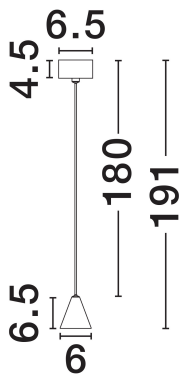

NOVA LUCE

PRODUCT DATASHEET

Version: 001

PRODUCT PHOTOGRAPH

TECHNICAL DRAWING

GENERAL INFORMATION

Product Code	9695154
Collection	Indoor
Product Category	Suspension
Product Family	Irmos
Mounting Location	Wall
Application Environment	Indoor
Specifications	N/A

DIMENSION & WEIGHT

LxWxH (cm)	D: 6 H: 191
Cut Out (cm)	N/A
Weight (Kgr)	0.25

MATERIAL & COLOR

Product Color	Matt Gold
Body Material	Aluminium

APPLICATION & MOUNTING

Ambient Working Temp.	Max 45°C
Type of Protection	IP20
Dimmable	No
Type of Dimming	N/A
Mounting type	Surface
Mounting Depth (cm)	N/A
Led Module Replaceable	No
Light Source	LED

NOVA LUCE S.A

Schimatari Viotias
32009, Greece

+30 22620 58 121
+30 22620 56 743

info@novaluce.com
www.novaluce.com