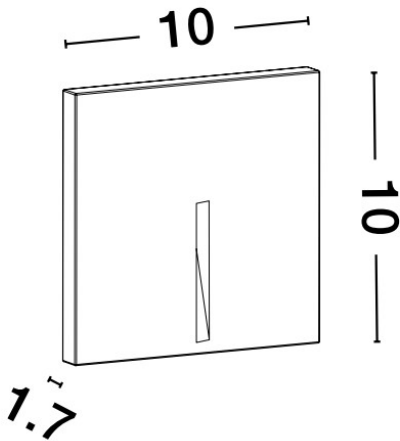

NOVA LUCE

PRODUCT DATASHEET

Version: 001

PRODUCT PHOTOGRAPH

TECHNICAL DRAWING

GENERAL INFORMATION

Product Code	9117084
Collection	Outdoor
Product Category	Step Lights
Product Family	FINLO
Mounting Location	Wall
Application Environment	Outdoor

DIMENSION & WEIGHT

LxWxH (cm)	L: 10 W: 1,7 H: 10
Cut out (cm)	N/A
Weight (Kgr)	0.2

MATERIAL & COLOR

Product Color	Grey
Body Material	Concrete

APPLICATION & MOUNTING

Ambient Working Temp.	(-15°C) ~ (+60°C)
Type of Protection	IP65
Dimmable	No
Type of Dimming (Optional)	N/A
Mounting type	Surface
Mounting Depth (cm)	N/A
Led Module Replaceable	N/A
Light Source	N/A