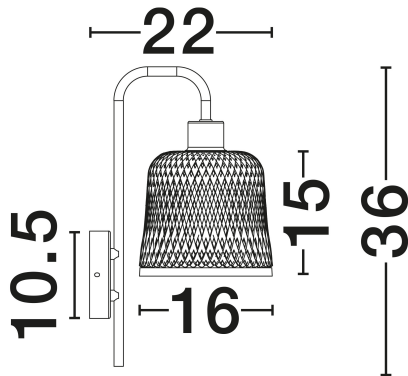

NOVA LUCE

PRODUCT DATASHEET

Version: 001

PRODUCT PHOTOGRAPH

TECHNICAL DRAWING

GENERAL INFORMATION

Product Code	9001088
Collection	Indoor
Product Category	Wall
Product Family	Intra
Mounting Location	Wall
Application Environment	Indoor
Specifications	N/A

DIMENSION & WEIGHT

LxWxH (cm)	D: 16 W: 22 H: 36
Cut Out (cm)	N/A
Weight (Kgr)	0.392

MATERIAL & COLOR

Product Color	Black & Natural
Body Material	Metal & Bamboo

APPLICATION & MOUNTING

Ambient Working Temp.	Max 45°C
Type of Protection	IP20
Dimmable	Yes
Type of Dimming	N/A
Mounting type	Surface
Mounting Depth (cm)	N/A
Led Module Replaceable	Yes
Light Source	E27

Power (Nominal)	1x12W
Input voltage (Nominal)	100-240V
Mains Frequency	50/60Hz

PHOTOMETRICAL DATA

Luminous Flux	N/A
Color Temperature	N/A
Light Color (Designation)	N/A

WARRANTY

Warranty	3 Years
----------	----------------