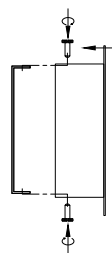

NOVA LUCE

9009262

1

Turn off the general switch

2

Drill holes & apply plastic anchors
With screws

3

Connect the wires

4

Apply the side screws

5

Apply the bulb

6

Apply the glass

7

Turn on the general switch