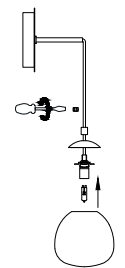

NOVA LUCE

9009262

1

Turn off the general switch

2

Drill holes & apply plastic anchors
With screws

3

Connect the wires

4

Apply the side screws

5

Apply the bulb

6

Apply the glass

7

Turn on the general switch