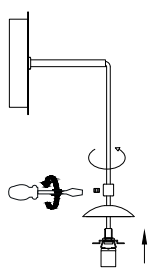

NOVA LUCE

9009262

1

Turn off the general switch

2

Drill holes & apply plastic anchors
With screws

3

Connect the wires

4

Apply the side screws

5

Apply the bulb

6

Apply the glass

7

Turn on the general switch