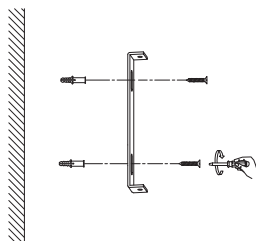

NOVA LUCE

9009262

1

Turn off the general switch

2

Drill holes & apply plastic anchors
With screws

3

Connect the wires

4

Apply the side screws

5

Apply the bulb

6

Apply the glass

7

Turn on the general switch