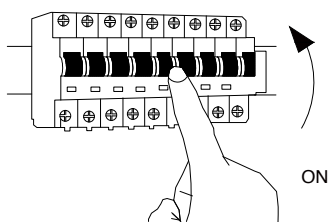

NOVA LUCE

9009262

1

Turn off the general switch

2

Drill holes & apply plastic anchors
With screws

3

Connect the wires

4

Apply the side screws

5

Apply the bulb

6

Apply the glass

7

Turn on the general switch