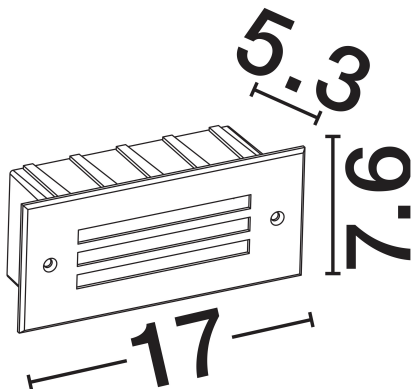

NOVA LUCE

PRODUCT DATASHEET

Version: 001

PRODUCT PHOTOGRAPH

GENERAL INFORMATION

Product Code	9030776
Collection	Outdoor
Product Category	Step Lights
Product Family	Off
Mounting Location	Wall
Application Environment	Outdoor
Specifications	N/A

DIMENSION & WEIGHT

LxWxH (cm)	L:17 W:5.3 H:7.6 cm
Cut out (cm)	N/A
Weight (Kgr)	0.34

TECHNICAL DRAWING

MATERIAL & COLOR

Product Color	Sandy Black
Body Material	Aluminium & Pc & Glass

APPLICATION & MOUNTING

+30 22620 58 121
+30 22620 56 743

info@novaluce.com
www.novaluce.com

NOVA LUCE

PRODUCT DATASHEET

Version: 001

ELECTRICAL DATA

Power (Nominal)	4w
Input voltage (Nominal)	220-240Vac
Mains Frequency	50/60Hz

PHOTOMETRICAL DATA