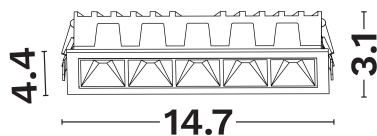

DIMENSION & WEIGHT

LxWxH (cm)	L:14.7 W:4.4 H:3.1
Cut out (cm)	14,1*3,6
Weight (Kgr)	N/A

TECHNICAL DRAWING

MATERIAL & COLOR

Product Color	White
Body Material	Aluminium
Cover Material	N/A

APPLICATION & MOUNTING