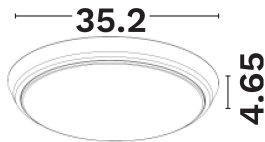

TECHNICAL DRAWING

MATERIAL & COLOR

Product Color	N/A
Body Material	Pc
Cover Material	N/A

APPLICATION & MOUNTING

Ambient Working Temp.	45 C
Type of Protection	IP65
Protection Class IK	N/A
Dimmable	N/A
Type of Dimming (Optional)	N/A
Mounting type	N/A
Mounting Depth (cm)	N/A
Led Module Replaceable	N/A
Light Source	N/A
Adjustable	N/A

COMPATIBLE WITH

— On/Off Driver: N/A

— Triac Driver: N/A

— Dali Driver: N/A

NOVA LUCE S.A

Schimatari Viotias
32009, Greece

+30 22620 58 121
+30 22620 56 743

info@novaluce.com
www.novaluce.com