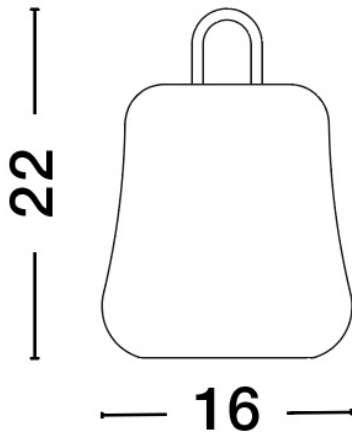

NOVA LUCE

PRODUCT DATASHEET

Version: 001

PRODUCT PHOTOGRAPH

TECHNICAL DRAWING

GENERAL INFORMATION

Product Code	9002877
Collection	Outdoor
Product Category	Table
Product Family	JIGRA
Mounting Location	N/A
Application Environment	Outdoor

DIMENSION & WEIGHT

LxWxH (cm)	L: 16 W: 16 H: 22
Cut out (cm)	N/A
Weight (Kgr)	0.9

MATERIAL & COLOR

Product Color	Black
Body Material	Aluminum-Acrylic

APPLICATION & MOUNTING

Ambient Working Temp.	Max 40 °C
Type of Protection	IP54
Dimmable	Yes
Type of Dimming (Optional)	Touch Dimming
Mounting type	Portable
Mounting Depth (cm)	N/A
Led Module Replaceable	No
Light Source	LED