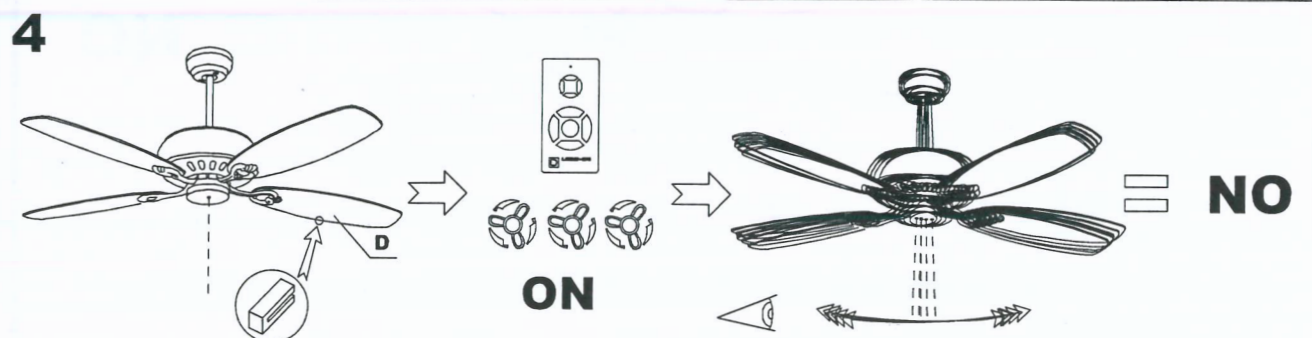

NOVA LUCE

230V~50Hz
MAX.18W LED

Art.-NR.5260261/5260251