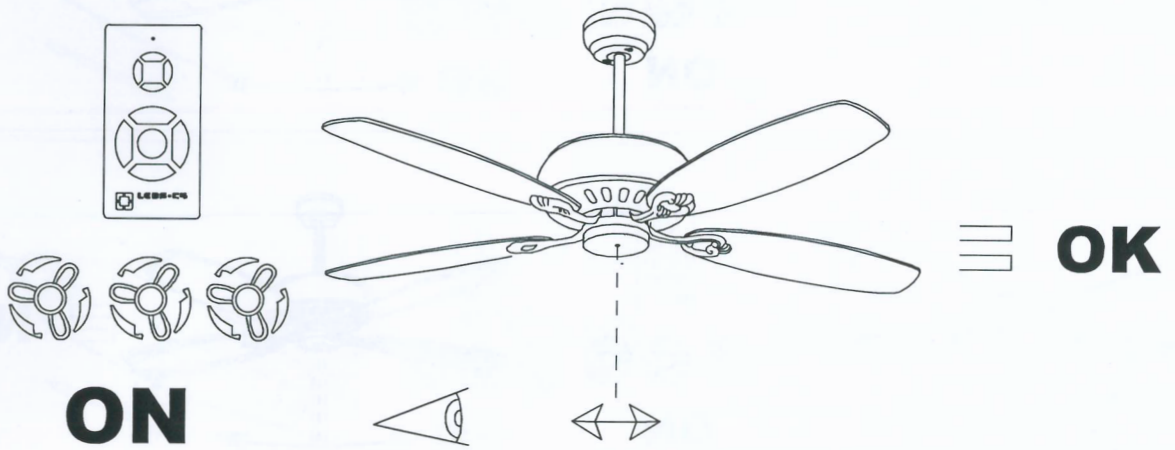

NOVA LUCE

230V~50Hz
MAX.18W LED

Art.-NR.5260261/5260251