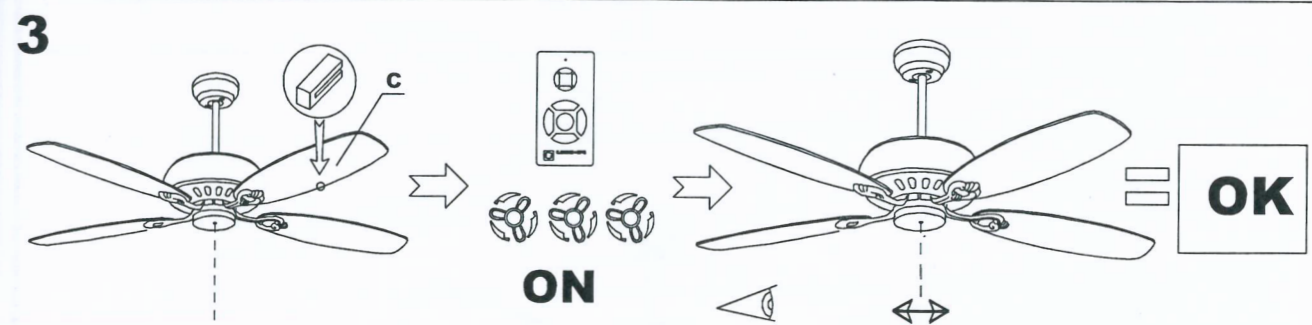

NOVA LUCE

230V~50Hz
MAX.18W LED

Art.-NR.5260261/5260251