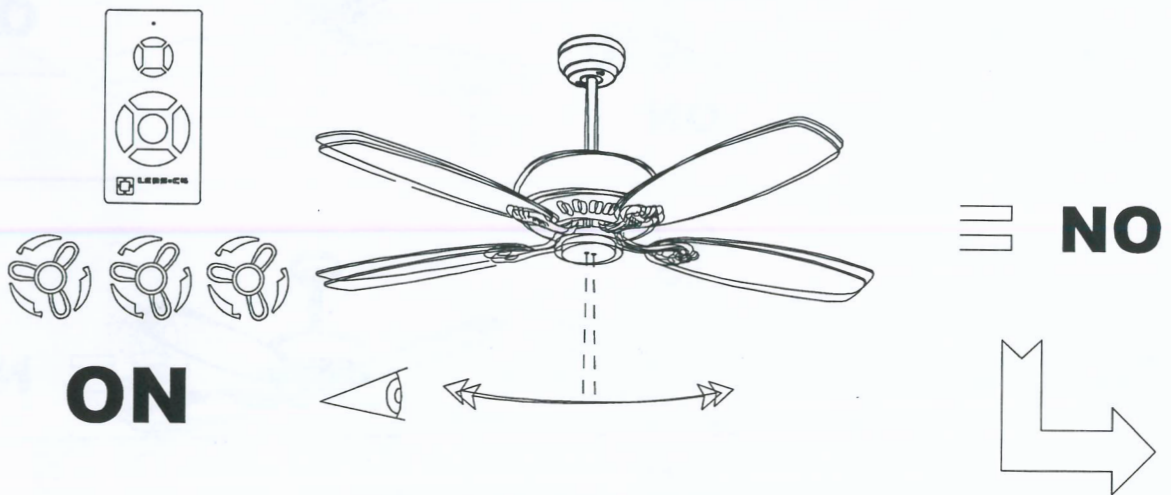

NOVA LUCE

230V~50Hz
MAX.18W LED

Art.-NR.5260261/5260251