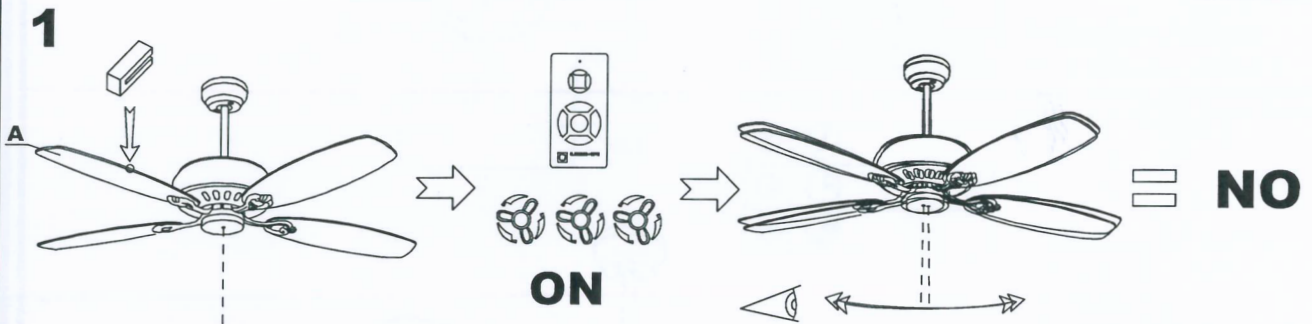

NOVA LUCE

230V~50Hz
MAX.18W LED

Art.-NR.5260261/5260251