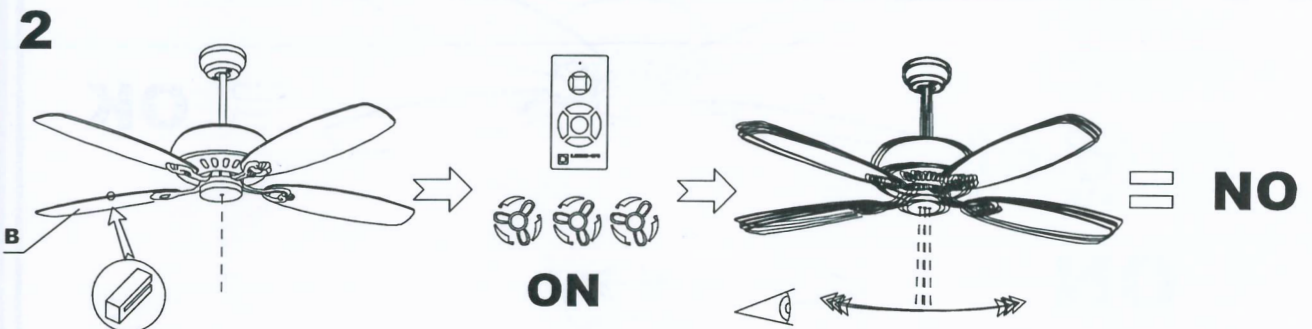

NOVA LUCE

230V~50Hz
MAX.18W LED

Art.-NR.5260261/5260251