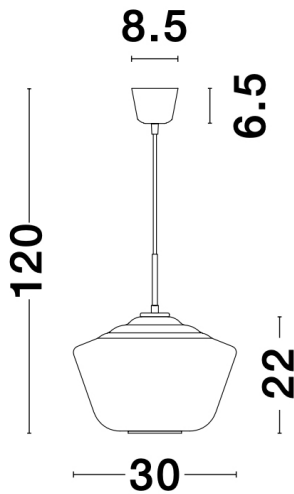

TECHNICAL DRAWING

GENERAL INFORMATION

Product Code	9724141
Collection	Decorative
Product Category	Suspension
Product Family	Veiro
Mounting Location	Ceiling
Application Environment	Indoor

DIMENSION & WEIGHT

LxWxH (cm)	D: 30 H: 120
Cut out (cm)	N/A
Weight (Kgr)	1.3

MATERIAL & COLOR

Product Color	Black & Chrome
Body Material	Metal & Glass

APPLICATION & MOUNTING

Ambient Working Temp.	Max 45 oC
Type of Protection	IP20
Dimmable	Depends on the lamp
Type of Dimming (Optional)	N/A
Mounting type	Ceiling
Mounting Depth (cm)	N/A
Led Module Replaceable	Yes
Light Source	LED E27

NOVA LUCE S.A

Schimatari Viotias
32009, Greece

+30 22620 58 121
+30 22620 56 743

info@novaluce.com
www.novaluce.com