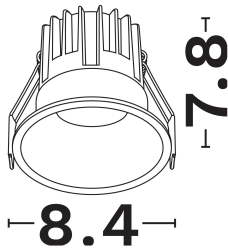

NOVA LUCE

PRODUCT DATASHEET

Version: 001

PRODUCT PHOTOGRAPH

GENERAL INFORMATION

Product Code	9580641
Product Category	Downlights
Product Family	Luella
Mounting Location	Ceiling
Application Environment	Indoor

DIMENSION & WEIGHT

LxWxH (cm)	D: 8.5 H:7.8
Cut out (cm)	7,5
Weight (Kgr)	N/A

TECHNICAL DRAWING

MATERIAL & COLOR

Product Color	Black & Gold
Body Material	Aluminium
Cover Material	N/A

APPLICATION & MOUNTING

Ambient Working Temp.	45 C
Type of Protection	IP20
Protection Class IK	IK03
Dimmable	Yes
Type of Dimming (Optional)	Triac/Dali
Mounting type	Recessed
Mounting Depth (cm)	Ceiling
Led Module Replaceable	No
Light Source	Led
Adjustable	No

NOVA LUCE

PRODUCT DATASHEET

Version: 001

ELECTRICAL DATA

Power (Nominal)	13
Input voltage (Nominal)	220-240Vac
Mains Frequency	50/60Hz
Output voltage	40Vdc
Output Current	300mA
Power Factor	0,9
Efficiency	>73%
SVM	<0.4
Pst	<1
Class	II

PHOTOMETRICAL DATA

Luminous Flux	1065
Luminous Efficacy	81.9
Color Temperature	2700
Light Color (Designation)	Warm White
CRI	>90
SDCM	<3
Beam Angle	38
UGR	<19

LIFESPAN

Lifetime	50000
----------	--------------