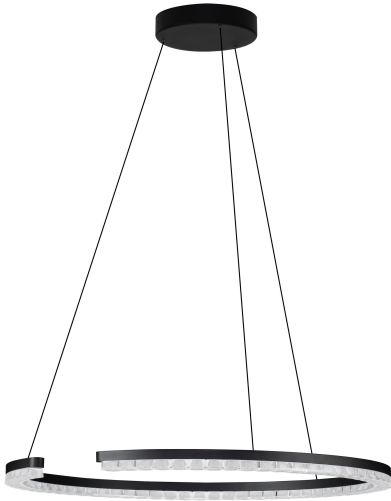

NOVA LUCE

PRODUCT DATASHEET

Version: 001

PRODUCT PHOTOGRAPH

TECHNICAL DRAWING

GENERAL INFORMATION

Product Code	9030954
Collection	Indoor
Product Category	Suspension
Product Family	Greamy
Mounting Location	Wall
Application Environment	Indoor
Specifications	N/A

DIMENSION & WEIGHT

LxWxH (cm)	D: 65 H: 200
Cut Out (cm)	N/A
Weight (Kgr)	2

MATERIAL & COLOR

Product Color	Sandy Black
Body Material	Aluminium

APPLICATION & MOUNTING

Ambient Working Temp.	Max 45°C
Type of Protection	IP20
Dimmable	Yes
Type of Dimming	Triac
Mounting type	Surface
Mounting Depth (cm)	N/A
Led Module Replaceable	No
Light Source	LED

Power (Nominal)	30W
Input voltage (Nominal)	220-240V
Mains Frequency	50/60Hz

PHOTOMETRICAL DATA

Luminous Flux	1950lm
Color Temperature	3000K
Light Color (Designation)	Warm White

WARRANTY

Warranty	3 Years
----------	----------------