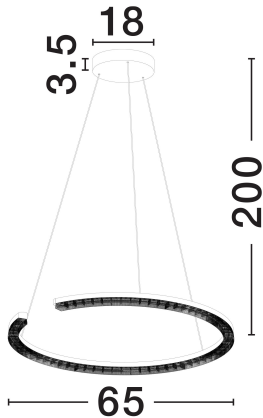

NOVA LUCE

PRODUCT DATASHEET

Version: 001

PRODUCT PHOTOGRAPH

TECHNICAL DRAWING

GENERAL INFORMATION

Product Code	9030954
Collection	Indoor
Product Category	Suspension
Product Family	Greamy
Mounting Location	Wall
Application Environment	Indoor
Specifications	N/A

DIMENSION & WEIGHT

LxWxH (cm)	D: 65 H: 200
Cut Out (cm)	N/A
Weight (Kgr)	2

MATERIAL & COLOR

Product Color	Sandy Black
Body Material	Aluminium

APPLICATION & MOUNTING

Ambient Working Temp.	Max 45°C
Type of Protection	IP20
Dimmable	Yes
Type of Dimming	Triac
Mounting type	Surface
Mounting Depth (cm)	N/A
Led Module Replaceable	No
Light Source	LED

Power (Nominal)	30W
Input voltage (Nominal)	220-240V
Mains Frequency	50/60Hz

PHOTOMETRICAL DATA

Luminous Flux	1950lm
Color Temperature	3000K
Light Color (Designation)	Warm White

WARRANTY

Warranty	3 Years
----------	----------------