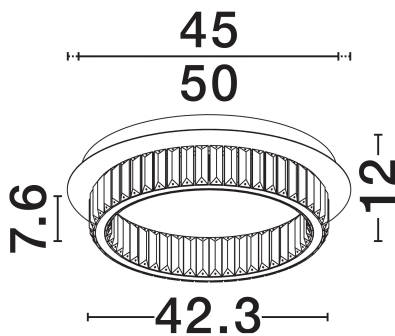

## TECHNICAL DRAWING

## DIMENSION & WEIGHT

LxWxH (cm)	D: 50 H: 12
Cut Out (cm)	N/A
Weight (Kgr)	6

### PHOTOMETRICAL DATA

Luminous Flux	<b>1450lm</b>
Color Temperature	<b>3500K</b>
Light Color (Designation)	<b>Warm White</b>