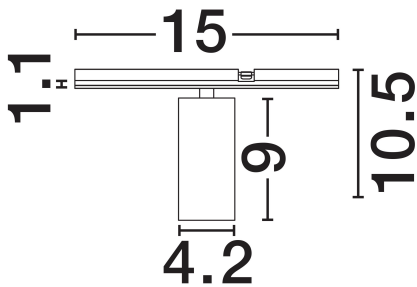

NOVA LUCE

PRODUCT DATASHEET

Version: 001

PRODUCT PHOTOGRAPH

GENERAL INFORMATION

Product Code	9030129
Collection	Indoor
Product Category	Ceiling
Product Family	Madoc
Mounting Location	Wall
Application Environment	Indoor
Specifications	N/A

DIMENSION & WEIGHT

LxWxH (cm)	D: 4.2 W: 15 H: 10.5
Cut Out (cm)	N/A
Weight (Kgr)	0.245

MATERIAL & COLOR

Product Color	Sandy White
Body Material	Aluminium

TECHNICAL DRAWING

APPLICATION & MOUNTING

Ambient Working Temp.	Max 45°C
Type of Protection	IP20
Dimmable	No
Type of Dimming	N/A
Mounting type	Surface
Mounting Depth (cm)	N/A
Led Module Replaceable	No
Light Source	LED

Power (Nominal)	8W
Input voltage (Nominal)	220-240V
Mains Frequency	50/60Hz

PHOTOMETRICAL DATA

Luminous Flux	537lm
Color Temperature	3000K
Light Color (Designation)	Warm White

WARRANTY

Warranty	3 Years
----------	----------------