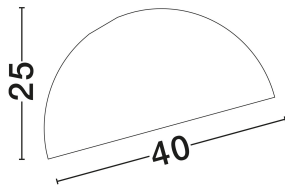

TECHNICAL DRAWING

GENERAL INFORMATION

Product Code	9695313
Collection	Indoor
Product Category	Ceiling
Product Family	Onia
Mounting Location	Ceiling
Application Environment	Indoor
Specifications	N/A

DIMENSION & WEIGHT

LxWxH (cm)	D: 40 H: 25
Cut Out (cm)	N/A
Weight (Kgr)	1

MATERIAL & COLOR

Product Color	Dark Gray & Sandy Black
Body Material	Metal

APPLICATION & MOUNTING

Ambient Working Temp.	Max 45°C
Type of Protection	IP20
Dimmable	Yes
Type of Dimming	N/A
Mounting type	Surface
Mounting Depth (cm)	N/A
Led Module Replaceable	Yes
Light Source	E27

NOVA LUCE S.A

Schimatari Viotias
32009, Greece

+30 22620 58 121
+30 22620 56 743

info@novaluce.com
www.novaluce.com