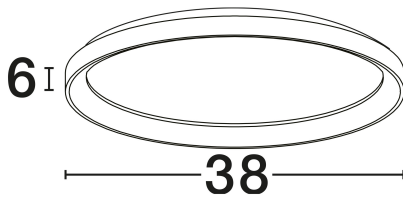

TECHNICAL DRAWING

APPLICATION & MOUNTING

Ambient Working Temp.	Max 45°C
Type of Protection	IP20
Dimmable	Yes
Type of Dimming	Triac
Mounting type	Surface
Mounting Depth (cm)	N/A
Led Module Replaceable	No
Light Source	LED

NOVA LUCE S.A

Schimatari Viotias
32009, Greece

+30 22620 58 121
+30 22620 56 743

info@novaluce.com
www.novaluce.com