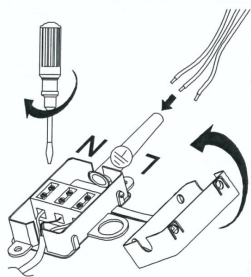

# NOVA LUCE

9853675 9353676

1

Turn off the general switch

2

Drill holes & apply plastic anchors  
With screws

3

Apply the product in to the hook

4

Connect the wires

5

Apply the product in to  
Place by rotating

5

Turn on the general switch