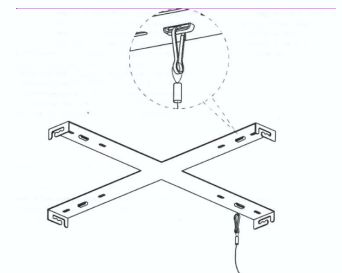

# NOVA LUCE

9853675 9353676

1

Turn off the general switch

2

Drill holes & apply plastic anchors  
With screws

3

Apply the product in to the hook

4

Connect the wires

5

Apply the product in to  
Place by rotating

5

Turn on the general switch