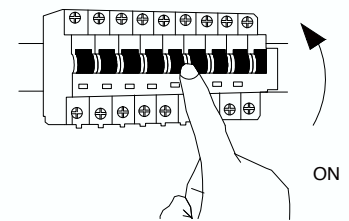

# NOVA LUCE

9853675 9353676

1

Turn off the general switch

2

Drill holes & apply plastic anchors  
With screws

3

Apply the product in to the hook

4

Connect the wires

5

Apply the product in to  
Place by rotating

5

Turn on the general switch