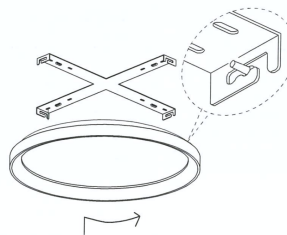

# NOVA LUCE

9853675 9353676

1

Turn off the general switch

2

Drill holes & apply plastic anchors  
With screws

3

Apply the product in to the hook

4

Connect the wires

5

Apply the product in to  
Place by rotating

5

Turn on the general switch