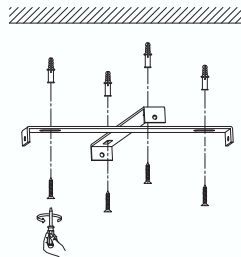

# NOVA LUCE

9853675 9353676

1

Turn off the general switch

2

Drill holes & apply plastic anchors  
With screws

3

Apply the product in to the hook

4

Connect the wires

5

Apply the product in to  
Place by rotating

5

Turn on the general switch