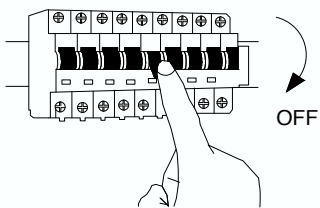

# NOVA LUCE

9853675 9353676

1

Turn off the general switch

2

Drill holes & apply plastic anchors  
With screws

3

Apply the product in to the hook

4

Connect the wires

5

Apply the product in to  
Place by rotating

5

Turn on the general switch