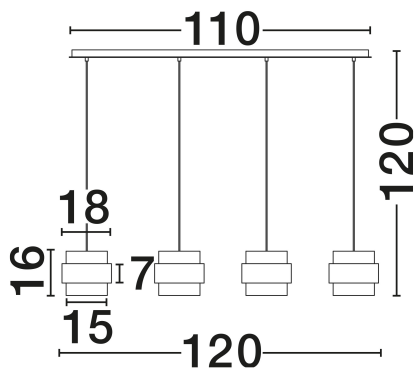

NOVA LUCE

PRODUCT DATASHEET

Version: 001

PRODUCT PHOTOGRAPH

GENERAL INFORMATION

Product Code	9236383
Collection	Indoor
Product Category	Suspension
Product Family	Sianna
Mounting Location	Ceiling
Application Environment	Indoor
Specifications	N/A

DIMENSION & WEIGHT

LxWxH (cm)	L: 110 W: 18 H: 120
Cut Out (cm)	N/A
Weight (Kgr)	5

MATERIAL & COLOR

Product Color	Smokey & Brass Gold
Body Material	Glass & Metal

TECHNICAL DRAWING

APPLICATION & MOUNTING

Ambient Working Temp.	Max 45°C
Type of Protection	IP20
Dimmable	Yes
Type of Dimming	N/A
Mounting type	Surface
Mounting Depth (cm)	N/A
Led Module Replaceable	Yes
Light Source	E27

Power (Nominal)	4x12W
Input voltage (Nominal)	100-240V
Mains Frequency	50/60Hz

PHOTOMETRICAL DATA

Luminus Flux	N/A
Color Temperature	N/A
Light Color (Designation)	N/A

WARRANTY

Warranty	3 Years
----------	----------------