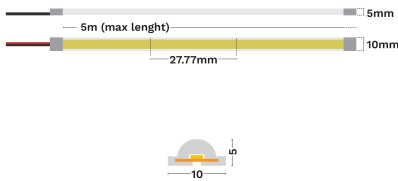

COMPATIBLE WITH

— On/Off Driver: N/A

— Triac Driver: N/A

— Dali Driver: N/A

GENERAL INFORMATION

Product Code	9540104
Product Category	Led Strips
Product Family	Solid
Mounting Location	N/A
Application Environment	Outdoor

DIMENSION & WEIGHT

LxWxH (cm)	L:5m 10 mm
Cut out (cm)	N/A
Weight (Kgr)	N/A

MATERIAL & COLOR

Product Color	N/A
Body Material	Silicone
Cover Material	N/A

APPLICATION & MOUNTING

Ambient Working Temp.	45 C
Type of Protection	IP67
Protection Class IK	N/A
Dimmable	Yes
Type of Dimming (Optional)	Triac/Dali
Mounting type	N/A
Mounting Depth (cm)	N/A
Led Module Replaceable	No
Light Source	Led
Adjustable	No

NOVA LUCE S.A

Schimatari Viotias
32009, Greece

+30 22620 58 121
+30 22620 56 743

info@novaluce.com
www.novaluce.com