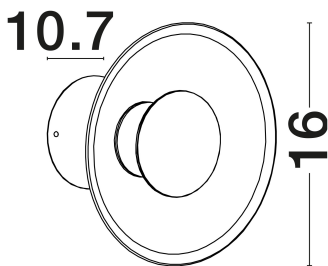

GENERAL INFORMATION

Product Code	9118514
Collection	Indoor
Product Category	Wall
Product Family	Esil
Mounting Location	Wall
Application Environment	Indoor
Specifications	N/A

DIMENSION & WEIGHT

LxWxH (cm)	D: 16 W: 16 H: 10.7
Cut Out (cm)	N/A
Weight (Kgr)	0.65

MATERIAL & COLOR

Product Color	Brash Gold & Clear
Body Material	Aluminium & Glass

APPLICATION & MOUNTING

Ambient Working Temp.	Max 45°C
Type of Protection	IP20
Dimmable	No
Type of Dimming	N/A
Mounting type	Surface
Mounting Depth (cm)	N/A
Led Module Replaceable	No
Light Source	LED

NOVA LUCE S.A

Schimatari Viotias
32009, Greece

+30 22620 58 121
+30 22620 56 743

info@novaluce.com
www.novaluce.com