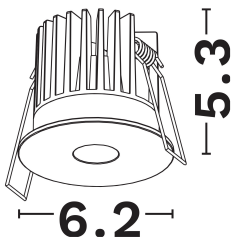

TECHNICAL DRAWING

COMPATIBLE WITH

- On/Off Driver: Included
- Triac Driver: 9844002
- Dali Driver: 9621523

GENERAL INFORMATION

Product Code	9060211
Product Category	Downlights
Product Family	Ono
Mounting Location	Ceiling
Application Environment	Indoor

DIMENSION & WEIGHT

LxWxH (cm)	D: 6.2 H: 5.3
Cut out (cm)	5
Weight (Kgr)	N/A

MATERIAL & COLOR

Product Color	Black
Body Material	Aluminium
Cover Material	N/A

APPLICATION & MOUNTING

Ambient Working Temp.	45 C
Type of Protection	IP20
Protection Class IK	IK03
Dimmable	Yes
Type of Dimming (Optional)	Triac/Dali
Mounting type	Recessed
Mounting Depth (cm)	Ceiling
Led Module Replaceable	No
Light Source	Led
Adjustable	No

NOVA LUCE S.A

Schimatari Viotias
32009, Greece

+30 22620 58 121
+30 22620 56 743

info@novaluce.com
www.novaluce.com