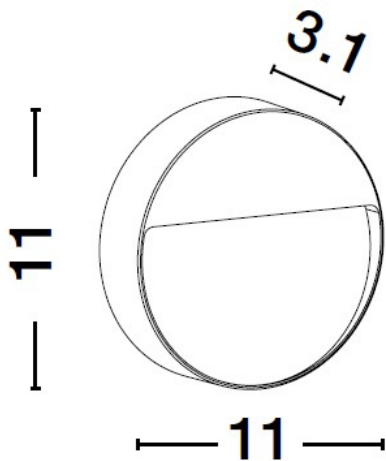

DIMENSION & WEIGHT

LxWxH (cm)	L: 11 W: 3 H: 11
Cut out (cm)	N/A
Weight (Kgr)	0.1

MATERIAL & COLOR

Product Color	Dark Grey
Body Material	Acrylic

TECHNICAL DRAWING

APPLICATION & MOUNTING

Ambient Working Temp.	Max 40 oC
Type of Protection	IP65
Dimmable	No
Type of Dimming (Optional)	N/A
Mounting type	Surface
Mounting Depth (cm)	N/A
Led Module Replaceable	No
Light Source	LED