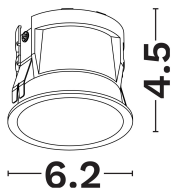

DIMENSION & WEIGHT

LxWxH (cm)	D:6.2 H:4.5
Cut out (cm)	5,5
Weight (Kgr)	N/A

TECHNICAL DRAWING

MATERIAL & COLOR

Product Color	White
Body Material	Aluminium
Cover Material	N/A

APPLICATION & MOUNTING

Ambient Working Temp.	45 C
Type of Protection	IP20
Protection Class IK	IK05
Dimmable	N/A
Type of Dimming (Optional)	N/A
Mounting type	Recessed
Mounting Depth (cm)	Ceiling
Led Module Replaceable	No
Light Source	Led
Adjustable	No