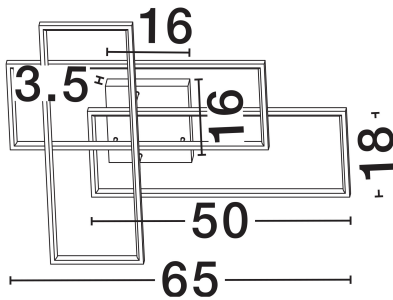

NOVA LUCE

PRODUCT DATASHEET

Version: 001

PRODUCT PHOTOGRAPH

TECHNICAL DRAWING

GENERAL INFORMATION

Product Code	9081821
Collection	Indoor
Product Category	Wall
Product Family	Alis
Mounting Location	Wall
Application Environment	Indoor
Specifications	N/A

DIMENSION & WEIGHT

LxWxH (cm)	L: 50 W: 10.5 H: 65
Cut Out (cm)	N/A
Weight (Kgr)	1.38

MATERIAL & COLOR

Product Color	Sandy White
Body Material	Aluminium & Acrylic & Steel

APPLICATION & MOUNTING

Ambient Working Temp.	Max 45°C
Type of Protection	IP20
Dimmable	Yes
Type of Dimming	Triac
Mounting type	Surface
Mounting Depth (cm)	N/A
Led Module Replaceable	No
Light Source	LED