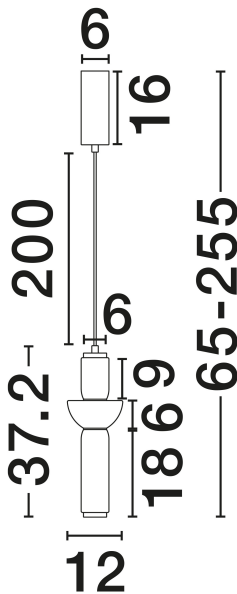

NOVA LUCE

PRODUCT DATASHEET

Version: 001

PRODUCT PHOTOGRAPH

TECHNICAL DRAWING

GENERAL INFORMATION

Product Code	9009180
Collection	Indoor
Product Category	Suspension
Product Family	Ulon
Mounting Location	Ceiling
Application Environment	Indoor
Specifications	N/A

DIMENSION & WEIGHT

LxWxH (cm)	D: 12 H: 255
Cut Out (cm)	N/A
Weight (Kgr)	0.75

MATERIAL & COLOR

Product Color	Smokey Gray & Matt Black
Body Material	Glass & Metal

APPLICATION & MOUNTING

Ambient Working Temp.	Max 45°C
Type of Protection	IP20
Dimmable	Yes
Type of Dimming	Triac
Mounting type	Surface
Mounting Depth (cm)	N/A
Led Module Replaceable	No
Light Source	LED

NOVA LUCE S.A

Schimatari Viotias
32009, Greece

+30 22620 58 121
+30 22620 56 743

info@novaluce.com
www.novaluce.com

NOVA LUCE

PRODUCT DATASHEET

Version: 001

ELECTRICAL DATA

Power (Nominal)	13W
Input voltage (Nominal)	220-240V
Mains Frequency	50/60Hz

PHOTOMETRICAL DATA

Luminous Flux	715lm
Color Temperature	3000K
Light Color (Designation)	Warm White

WARRANTY

Warranty	3 Years
----------	----------------