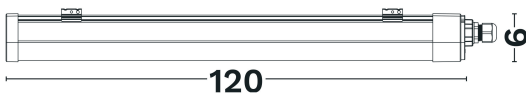

DIMENSION & WEIGHT

LxWxH (cm)	L 120 W 4.8 H 6
Cut out (cm)	-
Weight (Kgr)	-

TECHNICAL DRAWING

MATERIAL & COLOR

Product Color	White
Body Material	Polycarbonate
Reflector	-

APPLICATION & MOUNTING

Ambient Working Temp.	Max 40 oC
Type of Protection	IP65
Protection Class IK	IK08
Dimmable	No
Type of Dimming (Optional)	N/A
Mounting type	N/A
Mounting Depth (cm)	N/A
Led Module Replaceable	No
Light Source	Led