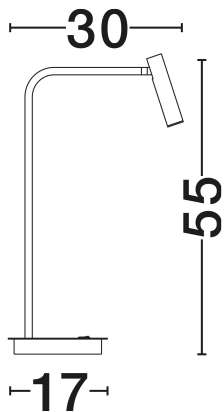

NOVA LUCE

PRODUCT DATASHEET

Version: 001

PRODUCT PHOTOGRAPH

TECHNICAL DRAWING

GENERAL INFORMATION

Product Code	7140182
Collection	Indoor
Product Category	Table
Product Family	Sicily
Mounting Location	Table
Application Environment	Indoor
Specifications	N/A

DIMENSION & WEIGHT

LxWxH (cm)	L: 17 W: 30 H: 55
Cut Out (cm)	N/A
Weight (Kgr)	2.02

MATERIAL & COLOR

Product Color	Black
Body Material	Aluminium

APPLICATION & MOUNTING

Ambient Working Temp.	Max 45°C
Type of Protection	IP20
Dimmable	No
Type of Dimming	N/A
Mounting type	Surface
Mounting Depth (cm)	N/A
Led Module Replaceable	No
Light Source	LED

Power (Nominal)	3W
Input voltage (Nominal)	220-240V
Mains Frequency	50/60Hz

PHOTOMETRICAL DATA

Luminous Flux	190lm
Color Temperature	3000K
Light Color (Designation)	Warm White

WARRANTY

Warranty	3 Years
----------	----------------